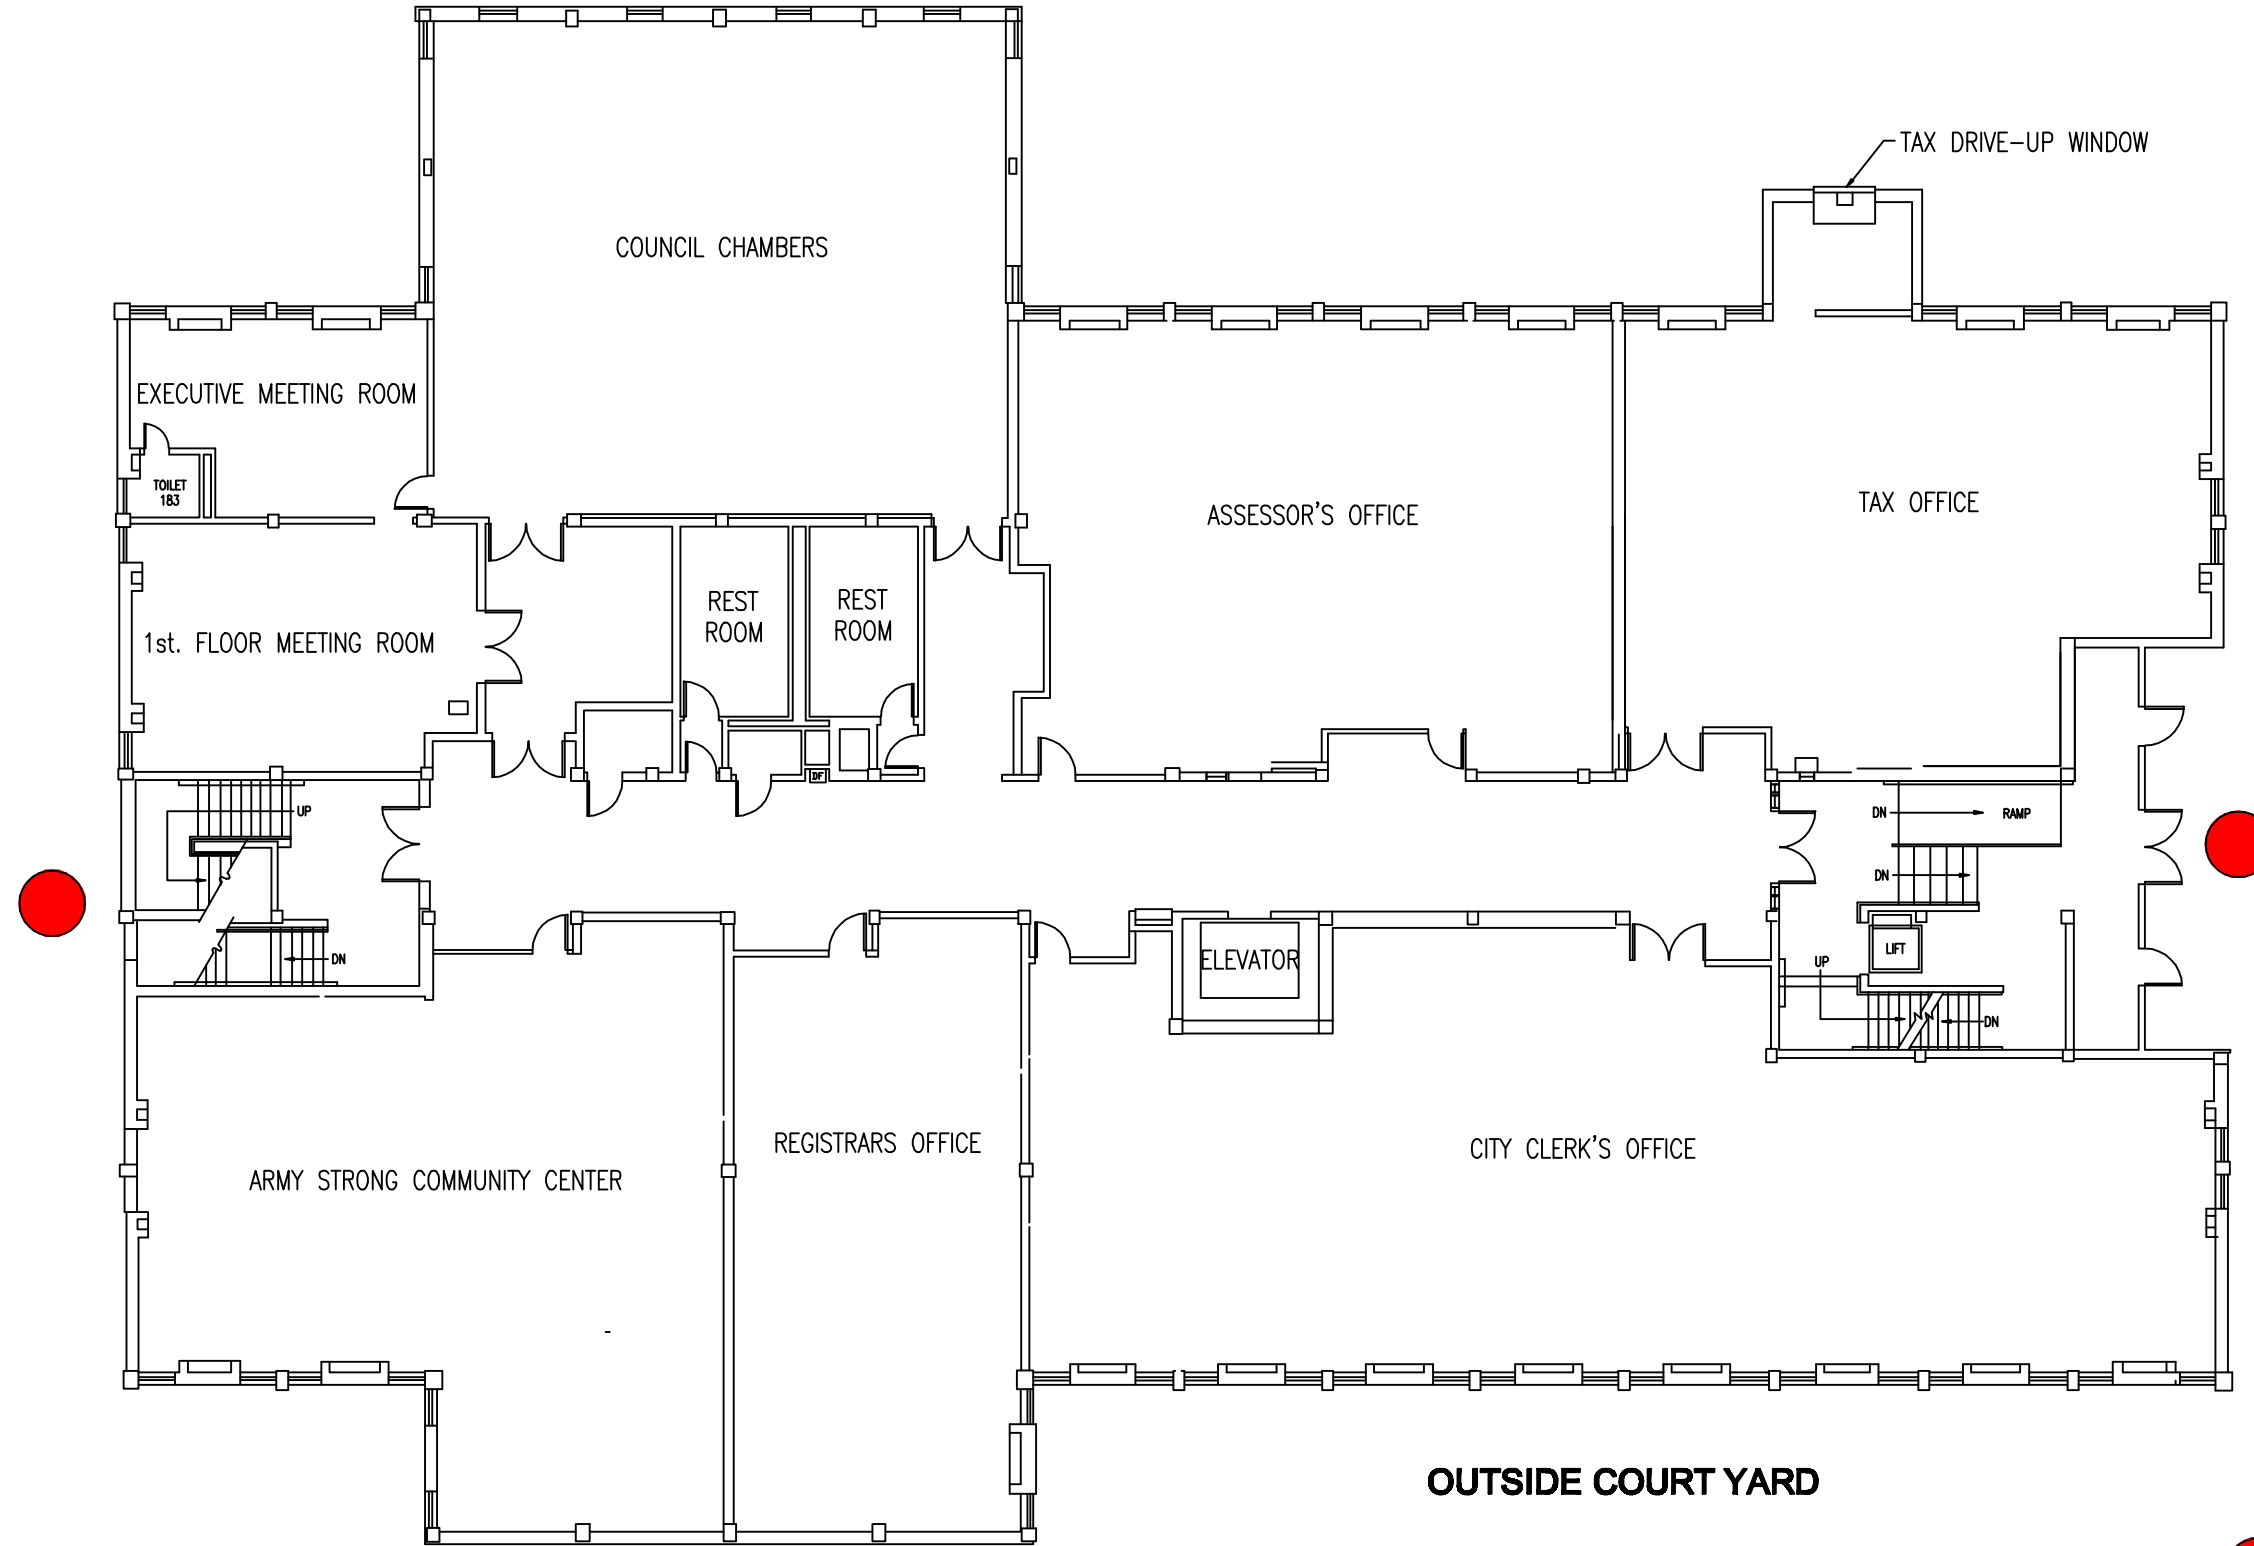

LAUREL STREET

POLICE STATION & COURT COMPLEX

NORTH MAIN STREET

KEY
= PUBLIC ENTRANCE
BRISTOL CITY HALL
1ST. FLOOR